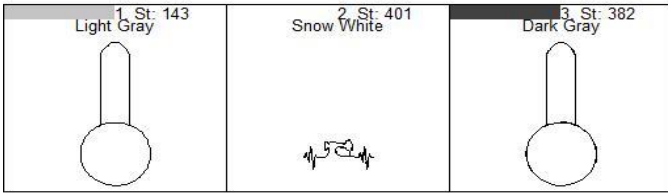

Sewing EKG Snaptab DVD

Design

Sewing EKG Snaptab DVD

Name:

Colors:

3

Color 1:	Run Placement Stitch
	Add Felt/Fabric
Color 2:	Stitch Outline Detail
	Add Back Fabric/Felt
Color 3:	Final Outline