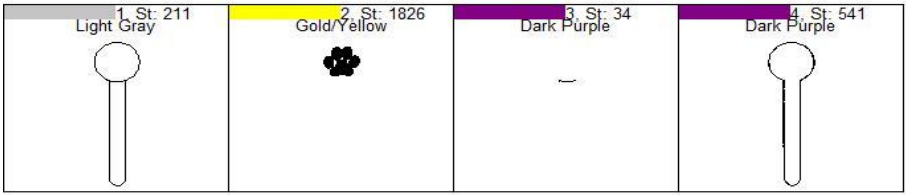

Paw PS Steps DVD

Design Name: Paw PS Steps DVD

Colors: 4

Color 1:	Run Placement Stitch
	Add Felt/Fabric
Color 2:	Stitch Filled Area
Color 2:	Stitch Outline Detail
	Add Back Fabric/Felt
Color 4:	Final Outline