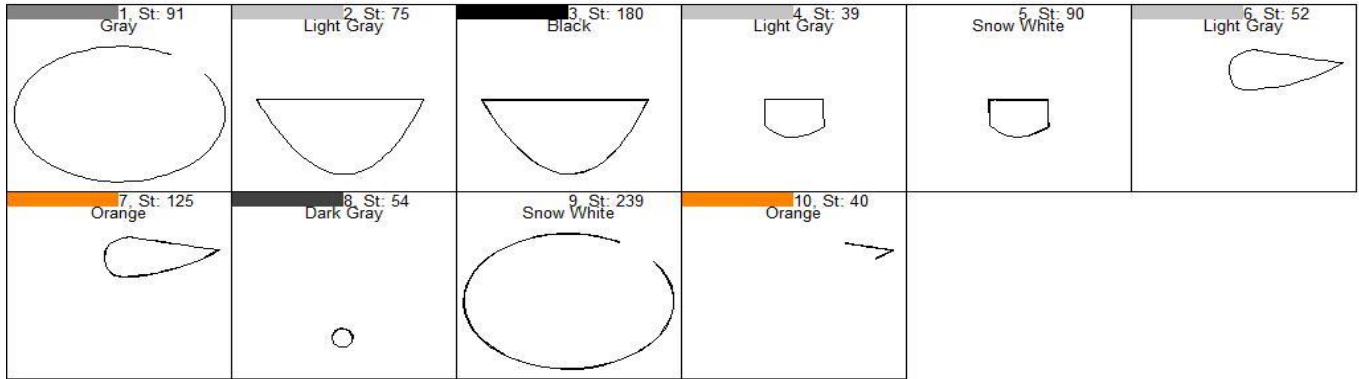

Olfie Sucker Holder Steps DVD

Design Olfie Sucker Holder Steps
 Name: DVD
 Colors: 10

Color 1:	Run Placement Stitch Add Felt/Fabric
Color 2:	Run Placement Stitch Add Mouth Felt/Fabric
Color 3:	Run Tackdown Stitch Trim Felt/Fabric
Color 4:	Run Placement Stitch Add Tooth Felt/Fabric
Color 5:	Run Tackdown Stitch Trim Felt/Fabric
Color 6:	Run Placement Stitch Add Carrot Felt/Fabric
Color 7:	Run Tackdown Stitch Trim Felt/Fabric Add Back Fabric/Felt
Color 8:	Final Outline Hole
Color 9:	Final Outline Outline
Color 10:	Final Outline Carrot