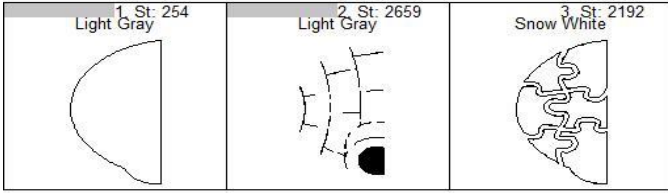

Igloo Puzzle Steps DVD

Design Name: Igloo Puzzle Steps DVD

Colors: 3

Color 1:	Run Placement Stitch
	Add Felt/Fabric
Color 2:	Stitch Outline Detail
	Add Back Fabric/Felt
Color 3:	Final Outline