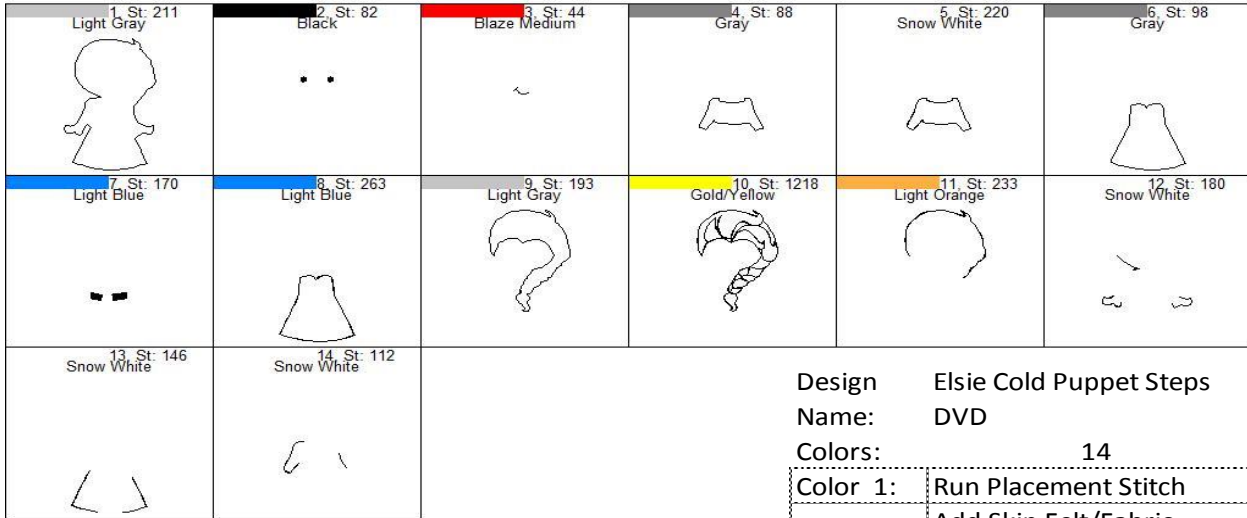

Elsie Cold Puppet Steps DVD

Design Elsie Cold Puppet Steps

Name: DVD

Colors: 14

Color 1:	Run Placement Stitch
	Add Skin Felt/Fabric
Color 2:	Stitch Filled Area
Color 3:	Stitch Filled Area
Color 4:	Run Placement Stitch
	Add Shirt Felt/Fabric
Color 5:	Run Tackdown Stitch
	Trim Felt/Fabric
Color 6:	Run Placement Stitch
	Add Dress Felt/Fabric
Color 7:	Stitch Filled Area
Color 8:	Run Tackdown Stitch
Color 9:	Run Placement Stitch
	Add Hair Felt/Fabric
Color 10:	Run Tackdown Stitch
	Trim Felt/Fabric
	Add Back Fabric/Felt
Color 11:	Final Outline Hair
Color 12:	Final Outline Skin
Color 13:	Final Outline Skirt
Color 14:	Final Outline Shirt