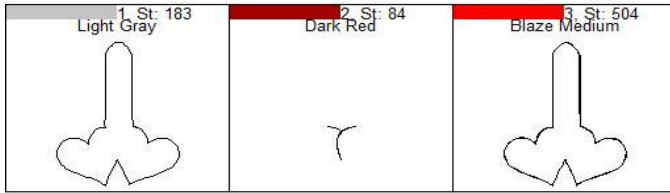

Double Heart Snap Tab Steps DVD

Design Double Heart Snap Tab
 Name: Steps DVD

Colors: 3

| | |
|----------|-----------------------|
| Color 1: | Run Placement Stitch |
| | Add Felt/Fabric |
| Color 2: | Stitch Outline Detail |
| | Add Back Fabric/Felt |
| Color 3: | Final Outline |