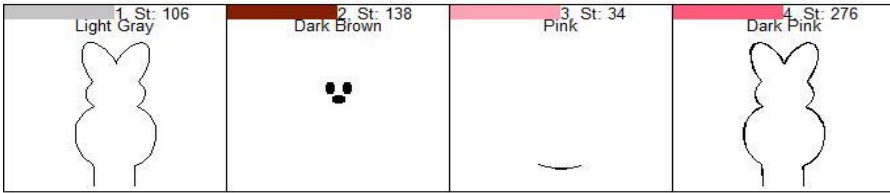

Bunny Silhouette PT Steps DVD

Design: Bunny Silhouette PT Steps

Name: DVD

Colors: 4

Color 1:	Run Placement Stitch
	Add Felt/Fabric
Color 2:	Stitch Filled Area
Color 3:	Stitch Outline Detail
	Add Back Fabric/Felt
Color 4:	Final Outline