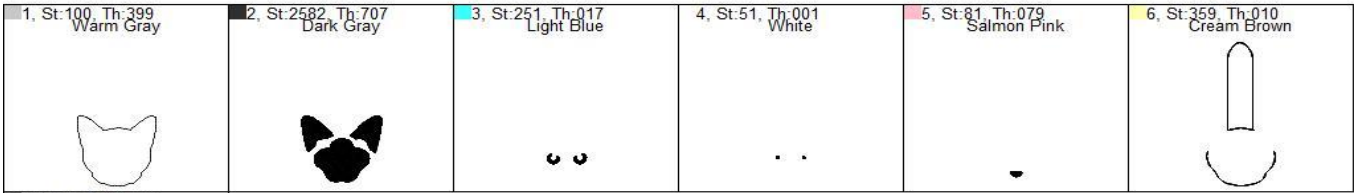

Siamese Snap Tab Steps DVD

Colors: 7

Color 1:	Run Placement Stitch
	Add Felt/Fabric
Color 2:	Stitch Filled Area
Color 3:	Stitch Filled Area
Color 4:	Stitch Filled Area
Color 5:	Stitch Filled Area
	Add Back Fabric/Felt
Color 6:	Final Outline Face
Color 7:	Final Outline Ears