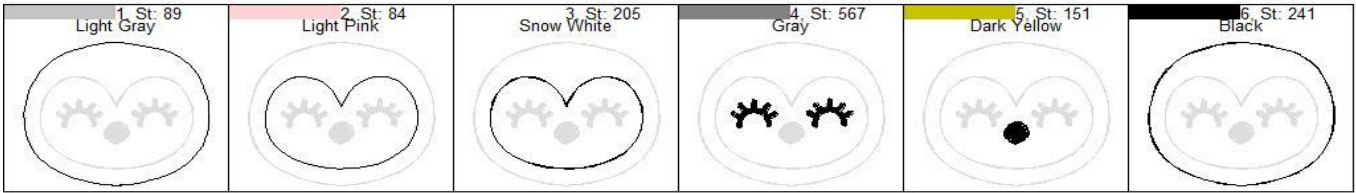

Penguin Head Feltie Steps DVD

Design Penguin Head Feltie Steps

Name: DVD

Colors: 6

Color 1:	Run Placement Stitch
	Add Felt/Fabric
Color 2:	Run Placement Stitch
	Add Face Felt/Fabric
Color 3:	Run Tackdown Stitch
	Trim Felt/Fabric
Color 4:	Stitch Filled Area
Color 5:	Stitch Filled Area
	Add Back Fabric/Felt
Color 6:	Final Outline