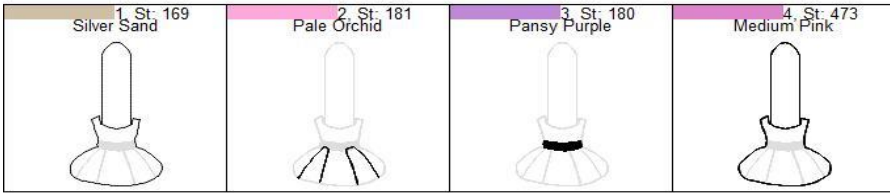

Tutu SnapTab Steps DVD

Design Tutu SnapTab Steps

Name: DVD

Colors: 4

Color 1:	Run Placement Stitch Add Felt/Fabric
Color 2:	Stitch Outline Detail
Color 3:	Stitch Satin Stitch Add Back Fabric/Felt
Color 4:	Final Outline