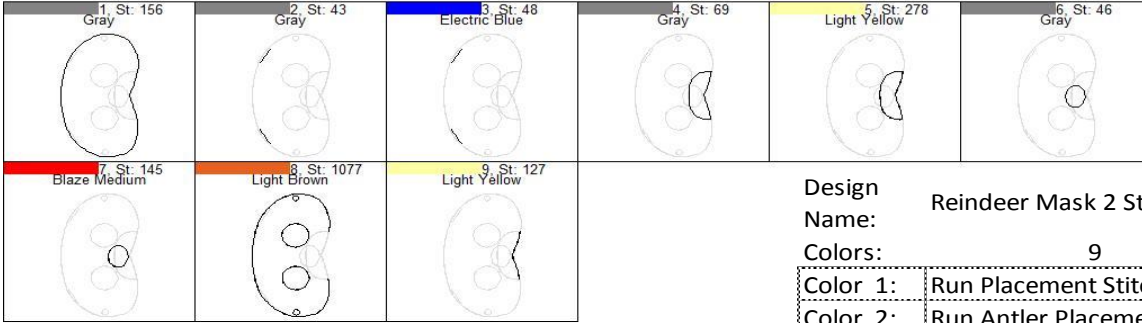

Reindeer Mask 2 Steps DVD

Design Name: Reindeer Mask 2 Steps DVD

Colors: 9

Color 1:	Run Placement Stitch
Color 2:	Run Antler Placement Stitch
	Add Antlers from Previous Hooping. Tape in place
Color 3:	Run antler Tackdown Stitch
	Add Face Felt/Fabric
Color 4:	Run Placement Stitch
	Add Muzzle Felt/Fabric
Color 5:	Run Tackdown Stitch
	Trim Felt/Fabric
Color 6:	Run Placement Stitch
	Add Nose Felt/Fabric
Color 7:	Run Tackdown Stitch
	Trim Felt/Fabric
	Add Back Fabric/Felt
Color 8:	Final Outline Head
Color 9:	Final Outline Muzzle