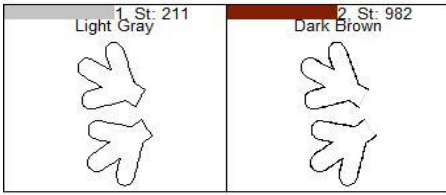

Reindeer Mask 1 Antler Steps DVD

Design Reindeer Mask 1 Antler

Name: Steps DVD

Colors: 2

Color 1:	Run Placement Stitch
	Add Felt/Fabric
	Add Back Fabric/Felt
Color 2:	Final Outline