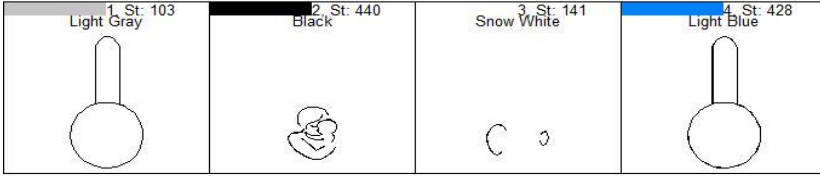

Mother Baby Angel DVD

Design: Mother Baby Angel
 Name: DVD

Colors: 4

Color 1:	Run Placement Stitch Add Felt/Fabric
Color 2:	Stitch Outline Detail
Color 3:	Stitch Outline Detail Add Back Fabric/Felt
Color 4:	Final Outline