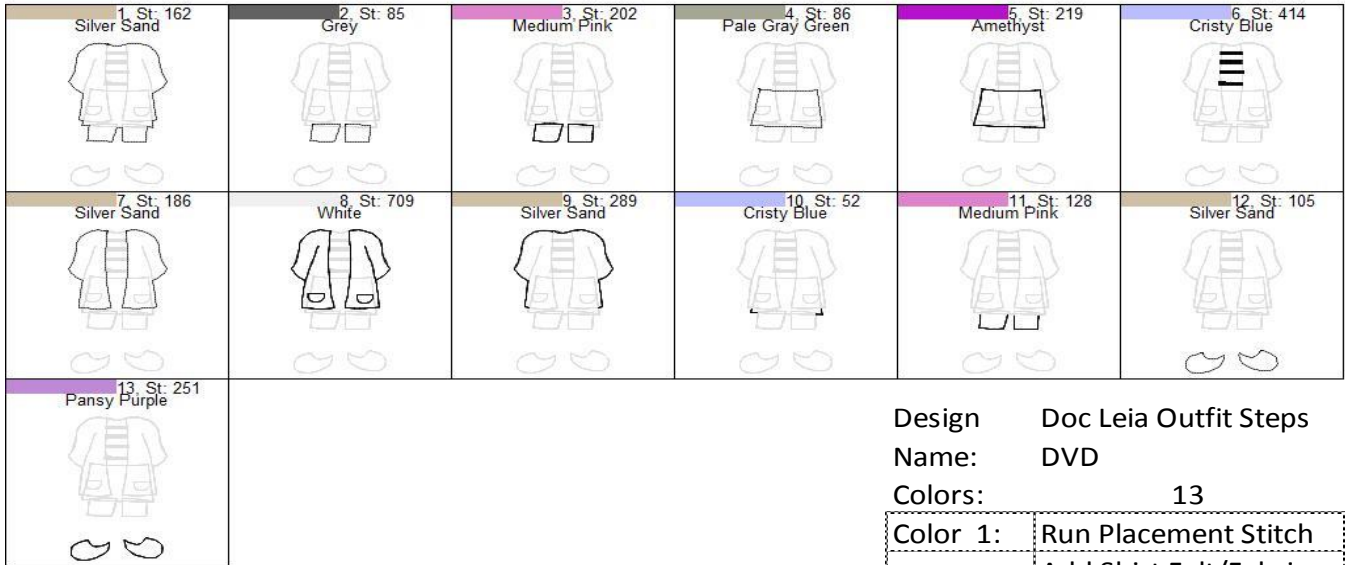

Doc Leia Outfit Steps DVD

Design Doc Leia Outfit Steps
 Name: DVD
 Colors: 13

Color 1:	Run Placement Stitch
	Add Shirt Felt/Fabric
Color 2:	Run Placement Stitch
	Add Pants Felt/Fabric
Color 3:	Run Tackdown Stitch
	Trim Felt/Fabric
Color 4:	Run Placement Stitch
	Add Skirt Felt/Fabric
Color 5:	Run Tackdown Stitch
	Trim Felt/Fabric
Color 6:	Stitch Filled Area
Color 7:	Run Placement Stitch
	Add Coat Felt/Fabric
Color 8:	Run Tackdown Stitch
	Trim Felt/Fabric
	Add Back Fabric/Felt
Color 9:	Final Outline Coat
Color 10:	Final Outline Skirt
Color 11:	Final Outline Pants
Color 12:	Run Placement Stitch
	Add Shoe Felt/Fabric
	Add Back Fabric/Felt
Color 13:	Final Outline