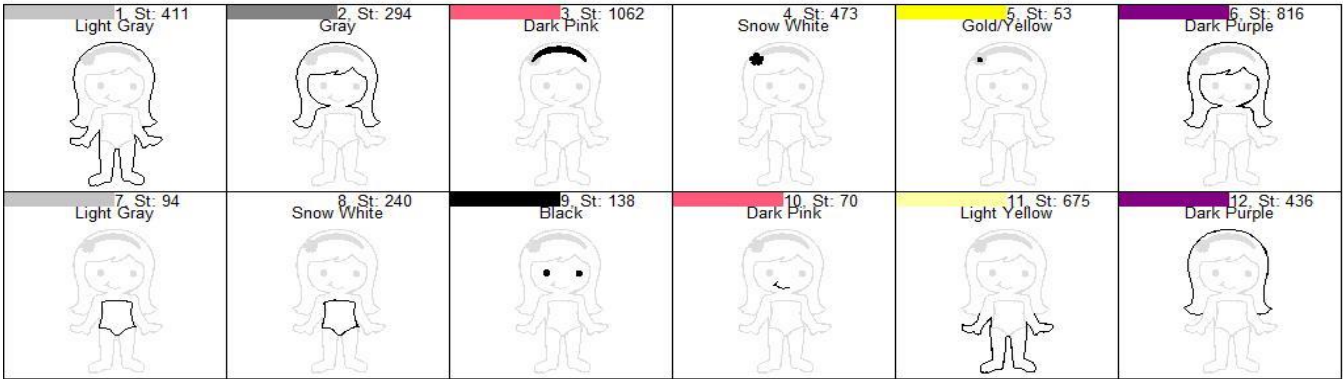

Cherry Doll Steps DVD

Design Name: Cherry Doll Steps DVD

Colors: 12

Color 1:	Run Placement Stitch Add Body Felt/Fabric
Color 2:	Run Placement Stitch Add Hair Felt/Fabric
Color 3:	Stitch Filled Area
Color 4:	Stitch Filled Area
Color 5:	Stitch Filled Area
Color 6:	Run Tackdown Stitch Trim Felt/Fabric
Color 7:	Run Placement Stitch Add Underware Felt/Fabric
Color 8:	Run Tackdown Stitch Trim Felt/Fabric
Color 9:	Stitch Filled Area
Color 10:	Stitch Filled Area Add Back Fabric/Felt
Color 11:	Final Outline Body
Color 12:	Final Outline Hair