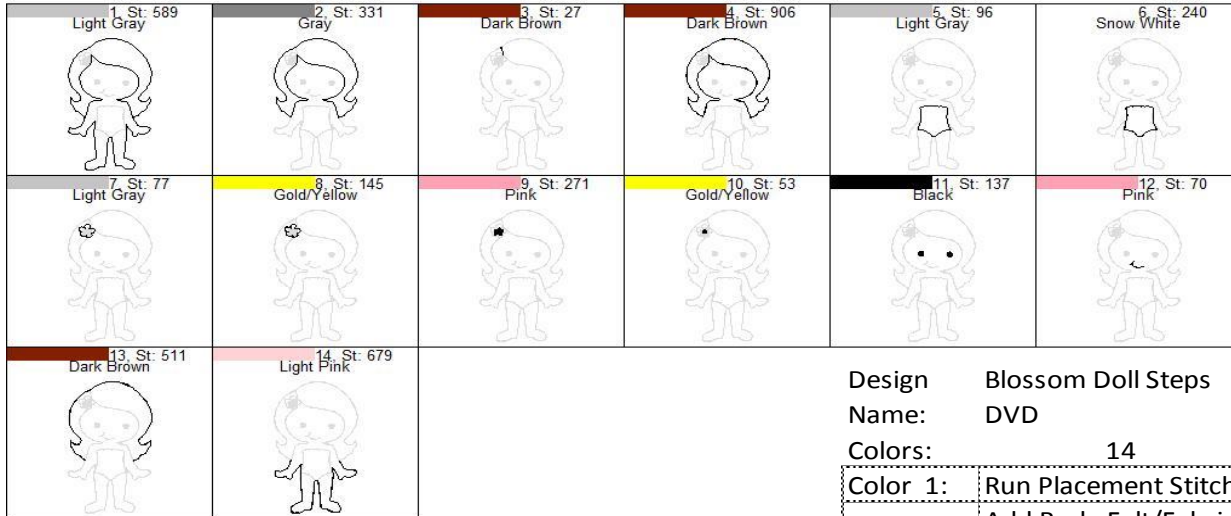

Blossom Doll Steps DVD

Design Blossom Doll Steps

Name: DVD

Colors: 14

Color 1:	Run Placement Stitch Add Body Felt/Fabric
Color 2:	Run Placement Stitch Add Hair Felt/Fabric
Color 3:	Stitch Outline Detail
Color 4:	Run Tackdown Stitch Trim Felt/Fabric
Color 5:	Run Placement Stitch Add Underware Felt/Fabric
Color 6:	Run Tackdown Stitch Trim Felt/Fabric
Color 7:	Run Placement Stitch Add Flower Felt/Fabric
Color 8:	Run Tackdown Stitch Trim Felt/Fabric
Color 9:	Stitch Filled Area
Color 10:	Stitch Filled Area
Color 11:	Stitch Filled Area
Color 12:	Stitch Filled Area Add Back Fabric/Felt
Color 13:	Final Outline Hair
Color 14:	Final Outline Body