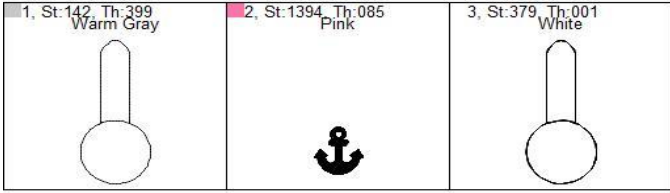

Anchor Snap Tab Steps DVD

Design: Anchor Snap Tab Steps
 Name: DVD

Colors: 3

Color 1:	Run Placement Stitch
	Add Felt/Fabric
Color 2:	Stitch Filled Area
	Add Back Fabric/Felt
Color 3:	Final Outline