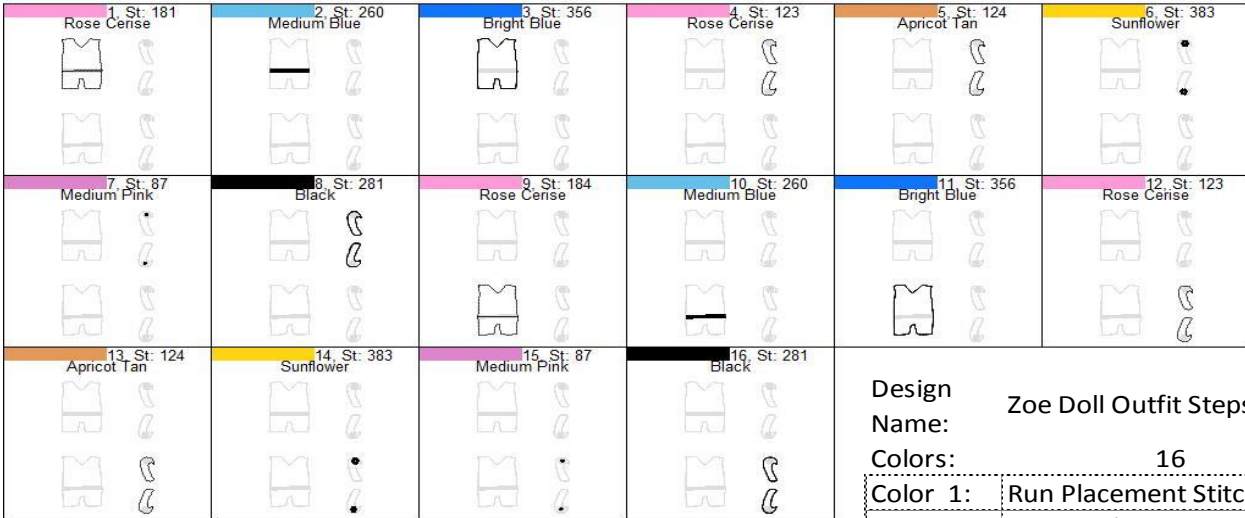

Zoe Doll Outfit Steps DVD

Design Name: Zoe Doll Outfit Steps DVD

Colors: 16

Color 1:	Run Placement Stitch
	Add Felt/Fabric
Color 2:	Stitch Satin Stitch
	Add Back Fabric/Felt
Color 3:	Final Outline Outfit
Color 4:	Run Placement Stitch
	Add Shoe Felt/Fabric
Color 5:	Run Tackdown Stitch
Color 6:	Stitch Filled Area
Color 7:	Stitch Filled Area
	Add Back Fabric/Felt
Color 8:	Final Outline Shoes
Color 9:	Run Placement Stitch
	Add Felt/Fabric
Color 10:	Stitch Satin Stitch
	Add Back Fabric/Felt
Color 11:	Final Outline Outfit
Color 12:	Run Placement Stitch
	Add Shoe Felt/Fabric
Color 13:	Run Tackdown Stitch
Color 14:	Stitch Filled Area
Color 15:	Stitch Filled Area
	Add Back Fabric/Felt
Color 16:	Final Outline Shoes