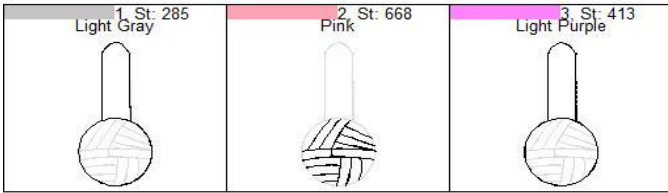

Yarn Snaptab Steps DVD

Design Yarn Snaptab Steps

Name: DVD

Colors: 3

| | |
|----------|-----------------------|
| Color 1: | Run Placement Stitch |
| | Add Felt/Fabric |
| Color 2: | Stitch Outline Detail |
| | Add Back Fabric/Felt |
| Color 3: | Final Outline |