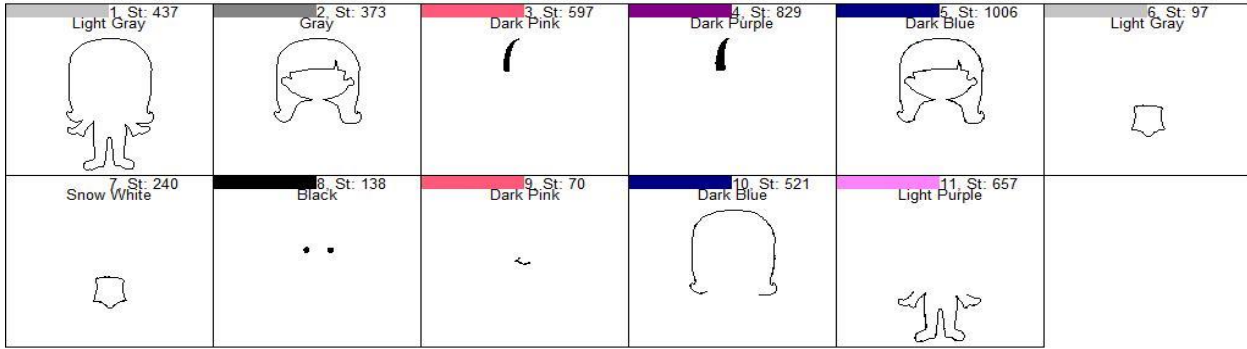

Twi Girl Doll Steps DVD

Design Name: Twi Girl Doll Steps DVD

Colors: 11

Color 1:	Run Placement Stitch
	Add Skin Felt/Fabric
Color 2:	Run Placement Stitch
Color 3:	Stitch Filled Area
Color 4:	Stitch Filled Area
Color 5:	Run Tackdown Stitch
	Trim Felt/Fabric
Color 6:	Run Placement Stitch
	Add Underware Felt/Fabric
Color 7:	Run Tackdown Stitch
	Trim Felt/Fabric
Color 8:	Stitch Filled Area
Color 9:	Stitch Outline Detail
	Add Back Fabric/Felt
Color 10:	Final Outline hair
Color 11:	Final Outline body