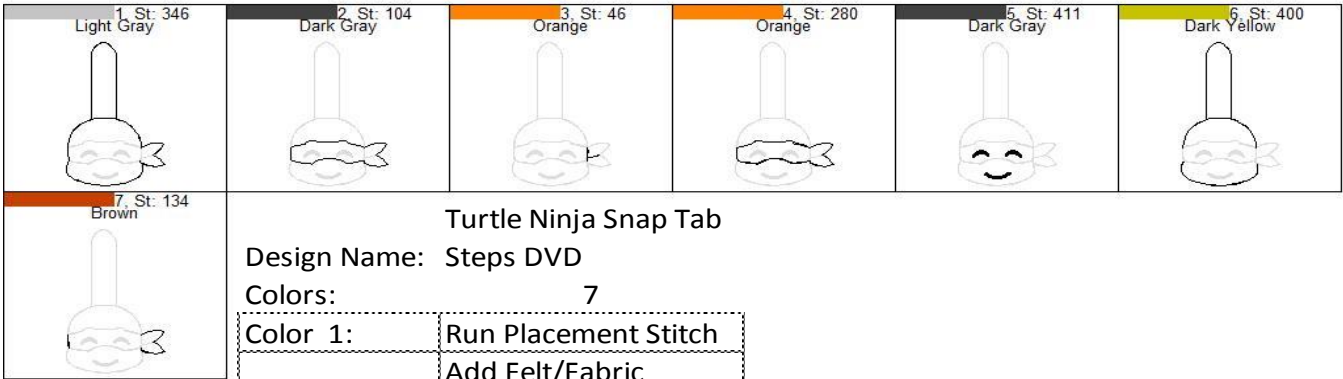

Turtle Ninja Snap Tab Steps DVD

Turtle Ninja Snap Tab

Design Name: Steps DVD

Colors: 7

Color 1:	Run Placement Stitch
	Add Felt/Fabric
Color 2:	Run Placement Stitch
	Add mask Felt/Fabric
Color 3:	Stitch Outline Detail
Color 4:	Run Tackdown Stitch
	Trim Felt/Fabric
Color 5:	Stitch Filled Area
	Add Back Fabric/Felt
Color 6:	Final Outline Head
Color 7:	Final Outline Mask