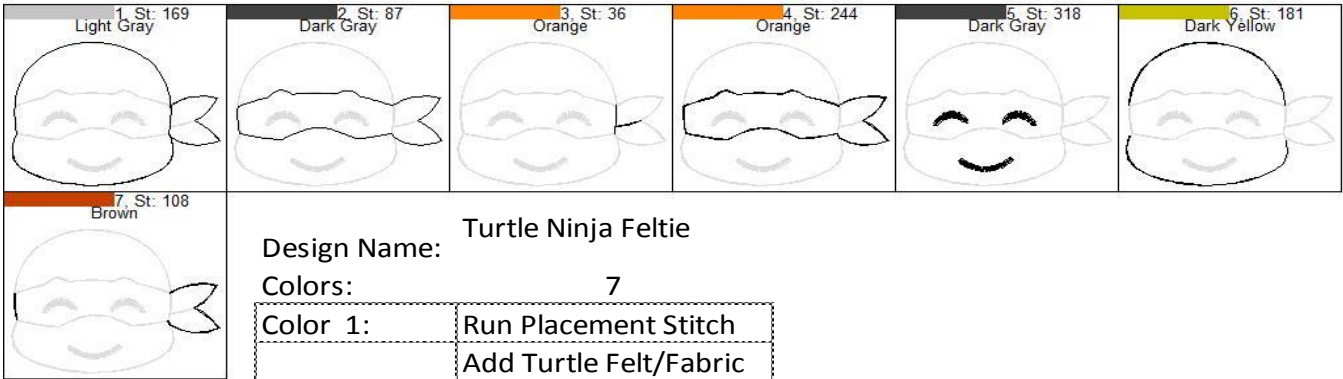

Turtle Ninja Feltie

Design Name: Turtle Ninja Feltie

Colors: 7

Color 1:	Run Placement Stitch Add Turtle Felt/Fabric
Color 2:	Run Placement Stitch Add Mask Felt/Fabric
Color 3:	Stitch Outline Detail
Color 4:	Run Tackdown Stitch Trim Felt/Fabric
Color 5:	Stitch Filled Area Add Back Fabric/Felt
Color 6:	Final Outline Turtle
Color 7:	Final Outline Mask