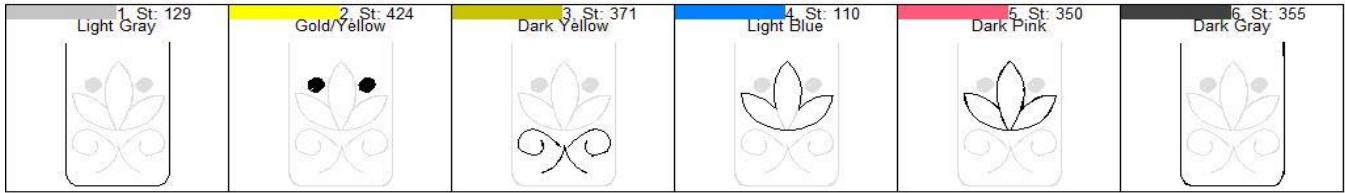

Tulip Card Holder Steps DVD

Design Tulip Card Holder

Name: Steps DVD

Colors: 6

Color 1:	Run Placement Stitch
	Add Felt/Fabric
Color 2:	Stitch Filled Area
Color 3:	Stitch Filled Area
Color 4:	Run Placement Stitch
	Add Tulip Felt/Fabric
Color 5:	Run Tackdown Stitch
	Trim Felt/Fabric
	Add Back Fabric/Felt
Color 6:	Final Outline