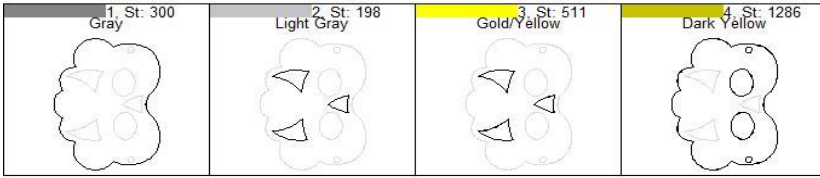

Tri Dino Mask Steps DVD

Design: Tri Dino Mask Steps
Name: DVD

Colors: 4

Color 1:	Run Placement Stitch
	Add Felt/Fabric
Color 2:	Run Placement Stitch
	Add HornFelt/Fabric
Color 3:	Run Tackdown Stitch
	Trim Felt/Fabric
	Add Back Fabric/Felt
Color 4:	Final Outline