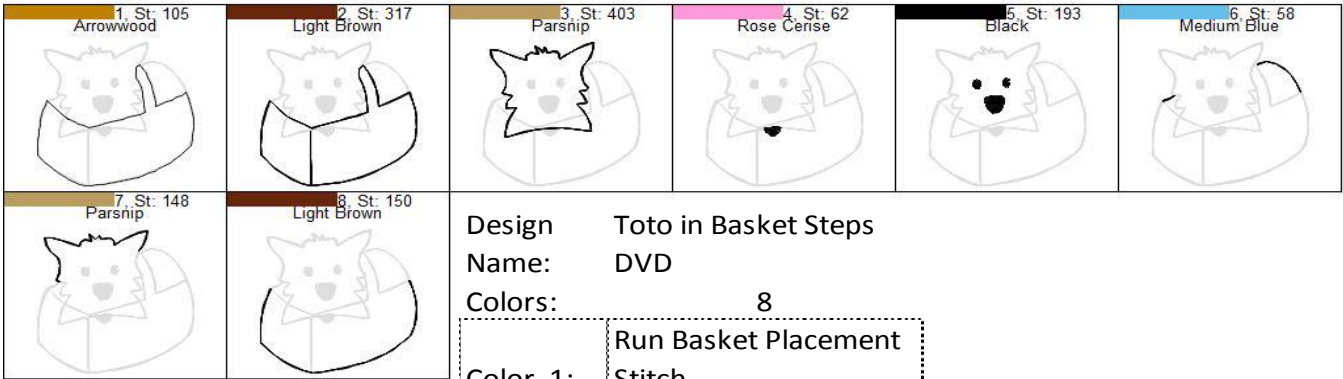

Toto in Basket Steps DVD

Design Toto in Basket Steps

Name: DVD

Colors: 8

Color 1:	Run Basket Placement Stitch
Color 2:	Add Felt/Fabric Run Tackdown Stitch
Color 3:	Trim Felt/Fabric Place Dog Fabric
Color 4:	Run Tackdown Stitch Stitch Filled Area
Color 5:	Stitch Filled Area Add Back Fabric/Felt
Color 6:	Final Outline Basket
Color 7:	Final Outline Dog
Color 8:	Final Outline Basket