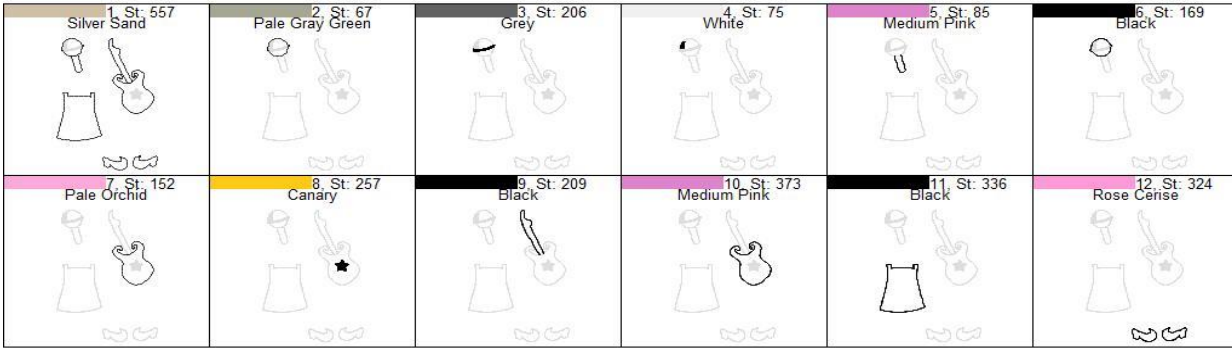

Sofie Outfit Steps DVD

Colors: 12

Color 1:	Run Placement Stitch
	Add Mic Handle Felt/Fabric
	Run Mic Placement
Color 2:	Stitch
	Add Felt/Fabric
Color 3:	Stitch Filled Area
Color 4:	Stitch Filled Area
	Add Back Fabric/Felt
Color 5:	Final Outline Handle
Color 6:	Final Outline Mic

	Add Guitar Neck Felt/Fabric
	Run Guitar Body Placement Stitch
Color 7:	Placement Stitch
	Add Felt/Fabric
Color 8:	Stitch Filled Area
	Add Back Fabric/Felt
	Final Outline Guitar
Color 9:	Neck
	Final Outline Guitar
Color 10:	Body
	Add Dress Felt/Fabric
	Add Back Fabric/Felt
Color 11:	Final Outline Dress
	Add Shoes Felt/Fabric
	Add Back Fabric/Felt
Color 12:	Final Outline Shoes