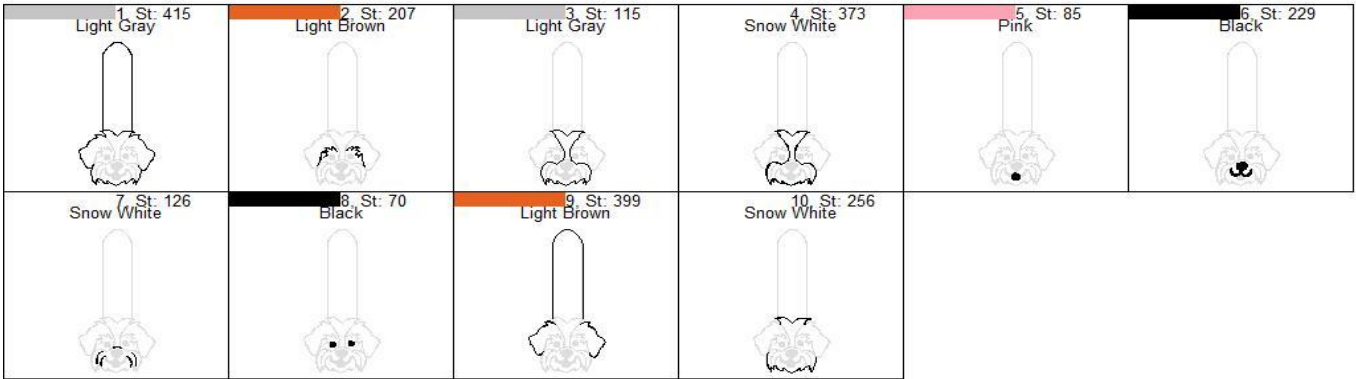

Shitzu Snap Tab Steps DVD

Design Name: Shitzu Snap Tab Steps DVD

Colors: 10

Color 1:	Run Placement Stitch
	Add Felt/Fabric
Color 2:	Stitch Outline Detail
Color 3:	Run Placement Stitch
	Add Muzzle Felt/Fabric
Color 4:	Run Tackdown Stitch
	Trim Felt/Fabric
Color 5:	Stitch Filled Area
Color 6:	Stitch Filled Area
Color 7:	Stitch Outline Detail
Color 8:	Stitch Filled Area
	Add Back Fabric/Felt
Color 9:	Final Outline Ears
Color 10:	Final Outline Muzzle