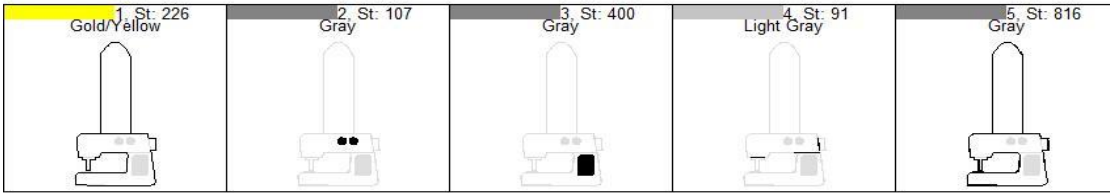

Sewing Machine Snaptab Steps DVD

Design Sewing Machine Snaptab

Name: Steps DVD

Colors: 5

Color 1:	Run Placement Stitch
	Add Felt/Fabric
Color 2:	Stitch Filled Area
Color 3:	Stitch Filled Area
Color 4:	Stitch Outline Detail
	Add Back Fabric/Felt
Color 5:	Final Outline