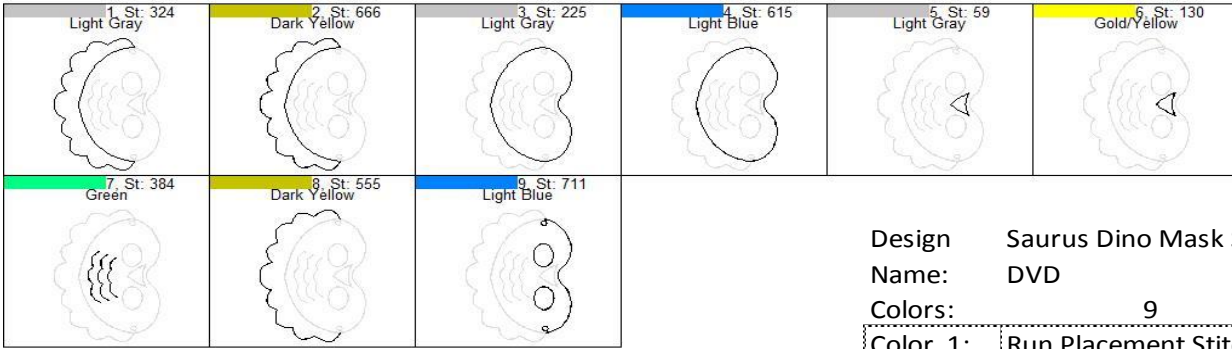

Saurus Dino Mask Steps DVD

Design Saurus Dino Mask Steps

Name: DVD

Colors: 9

|          |   |
|----------|---|
| Color 1: | Run Placement Stitch<br>Add Felt/Fabric       |
| Color 2: | Run Tackdown Stitch<br>Trim Felt/Fabric       |
| Color 3: | Run Placement Stitch<br>Add Face Felt/Fabric  |
| Color 4: | Run Tackdown Stitch<br>Trim Felt/Fabric       |
|          | Run Horn Placement                            |
| Color 5: | Stitch<br>Add Felt/Fabric                     |
| Color 6: | Run Tackdown Stitch<br>Trim Felt/Fabric       |
| Color 7: | Stitch Outline Detail<br>Add Back Fabric/Felt |
| Color 8: | Final Outline                                 |
| Color 9: | Final Outline Face                            |