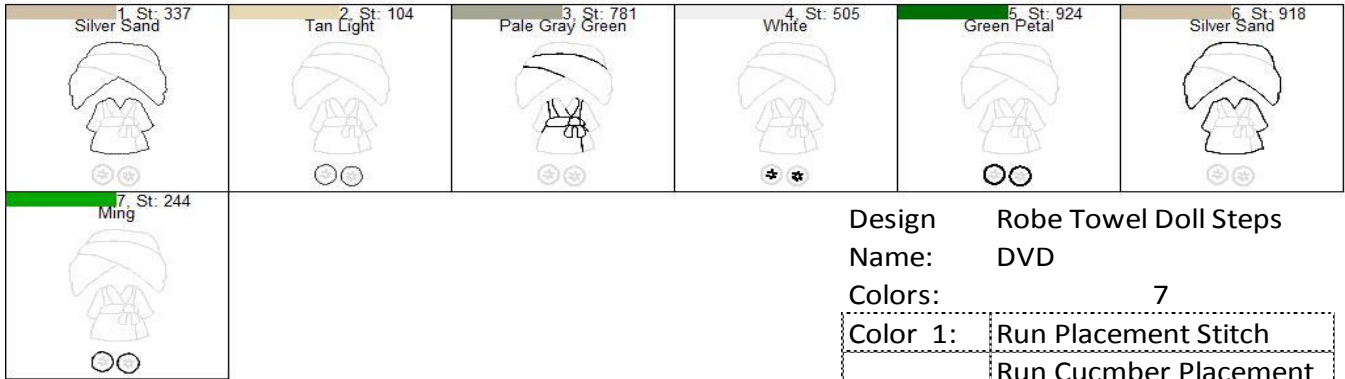

Robe Towel Doll Steps DVD

Design: Robe Towel Doll Steps
 Name: DVD
 Colors: 7

| | |
|----------|---------------------------------|
| Color 1: | Run Placement Stitch |
| | Run Cucumber Placement Stitch |
| Color 2: | Stitch |
| | Add Robe & Towel Felt/Fabric |
| Color 3: | Stitch Outline Detail |
| | Add Cucumber Felt/Fabric |
| Color 4: | Stitch Filled Area |
| Color 5: | Stitch Filled Area |
| | Add Robe/Towel Back Fabric/Felt |
| Color 6: | Final Outline Robe |
| | Add Cucumber Felt/Fabric |
| Color 7: | Final Outline Cucumber |