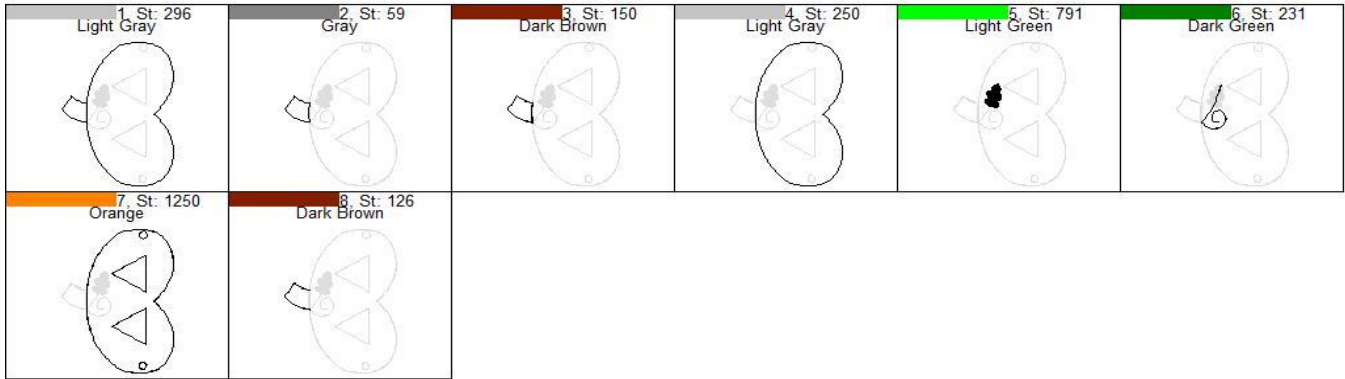

Pumpkin Mask Steps DVD

Design Pumpkin Mask Steps

Name: DVD

Colors: 8

	Run Pumpkin
Color 1:	Placement Stitch
	Add Felt/Fabric
	Run Stem Placement
Color 2:	Stitch
	Add Felt/Fabric
Color 3:	Run Tackdown Stitch
	Trim Felt/Fabric
	Run Pumpkin
Color 4:	Tackdown Stitch
Color 5:	Stitch Filled Area
Color 6:	Stitch Filled Area
	Add Back Fabric/Felt
Color 7:	Final Outline Pumpkin
Color 8:	Final Outline Stem