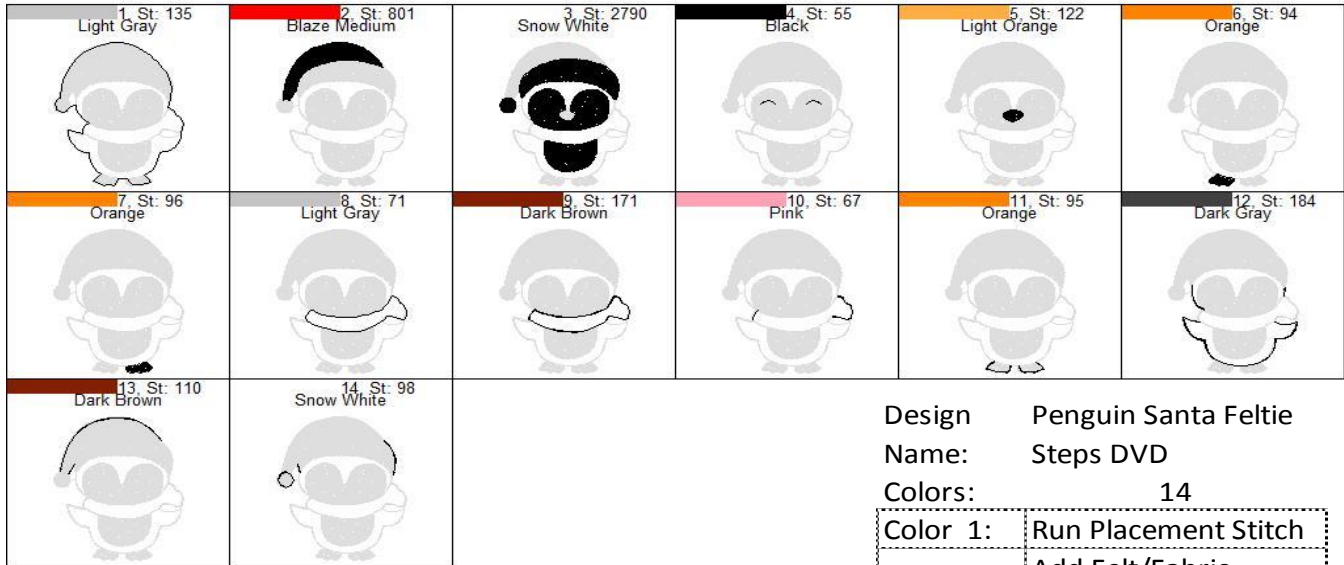

Penguin Santa Feltie Steps DVD

Design Penguin Santa Feltie  
Name: Steps DVD

Colors: 14

Color 1:	Run Placement Stitch
	Add Felt/Fabric
Color 2:	Stitch Filled Area
Color 3:	Stitch Filled Area
Color 4:	Stitch Filled Area
Color 5:	Stitch Filled Area
Color 6:	Stitch Filled Area
Color 7:	Stitch Filled Area
Color 8:	Run Placement Stitch
	Add Scarf Felt/Fabric
Color 9:	Run Tackdown Stitch
	Trim Felt/Fabric
	Add Back Fabric/Felt
Color 10:	Final Outline Scarf
Color 11:	Final Outline Feet
Color 12:	Final Outline Body
Color 13:	Final Outline Hat
Color 14:	Final Outline Trim