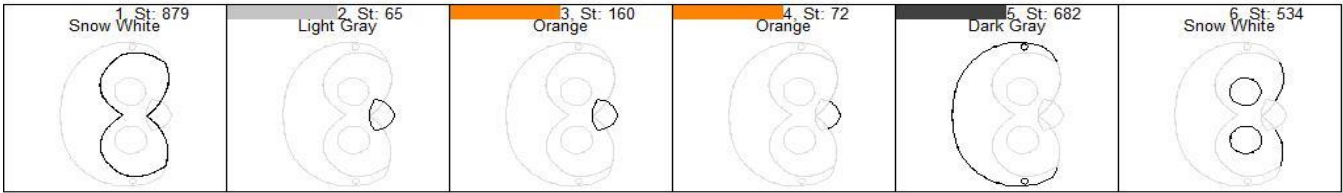

Penguin Mask Steps DVD

Design Penguin Mask Steps

Name: DVD

Colors: 6

	Add Head Felt/Fabric
	Add Eye Felt/Fabric
Color 1:	Run Tackdown Stitch
	Trim Felt/Fabric
Color 2:	Run Placement Stitch
	Add Nose Felt/Fabric
Color 3:	Run Tackdown Stitch
	Trim Felt/Fabric
	Add Back Fabric/Felt
Color 4:	Final Outline Beak
Color 5:	Final Outline Head
Color 6:	Final Outline Face