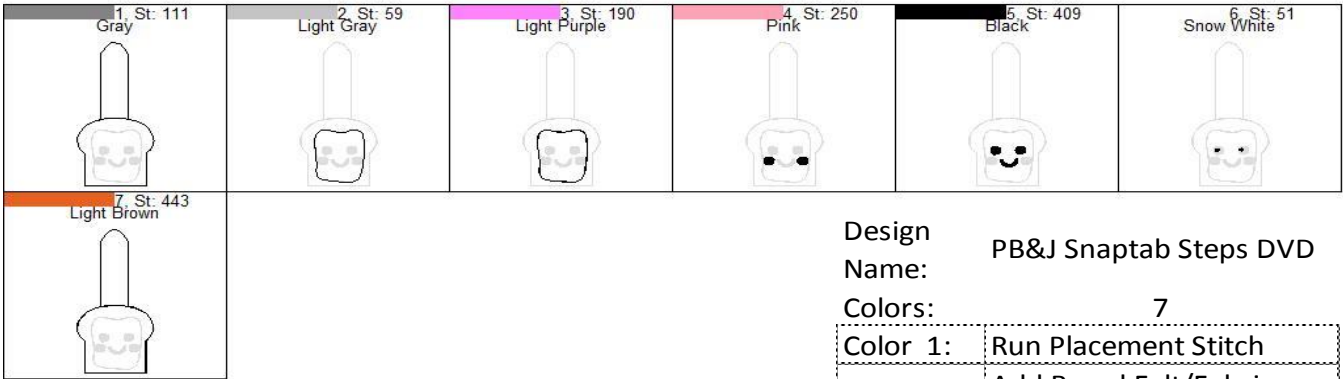

PB&J Snaftab Steps DVD

Design Name: PB&J Snaftab Steps DVD

Colors: 7

| | |
|----------|-----------------------------|
| Color 1: | Run Placement Stitch |
| | Add Bread Felt/Fabric |
| Color 2: | Run Placement Stitch |
| | Add PB or Jelly Felt/Fabric |
| Color 3: | Run Tackdown Stitch |
| | Trim Felt/Fabric |
| Color 4: | Stitch Filled Area |
| Color 5: | Stitch Filled Area |
| Color 6: | Stitch Filled Area |
| | Add Back Fabric/Felt |
| Color 7: | Final Outline |