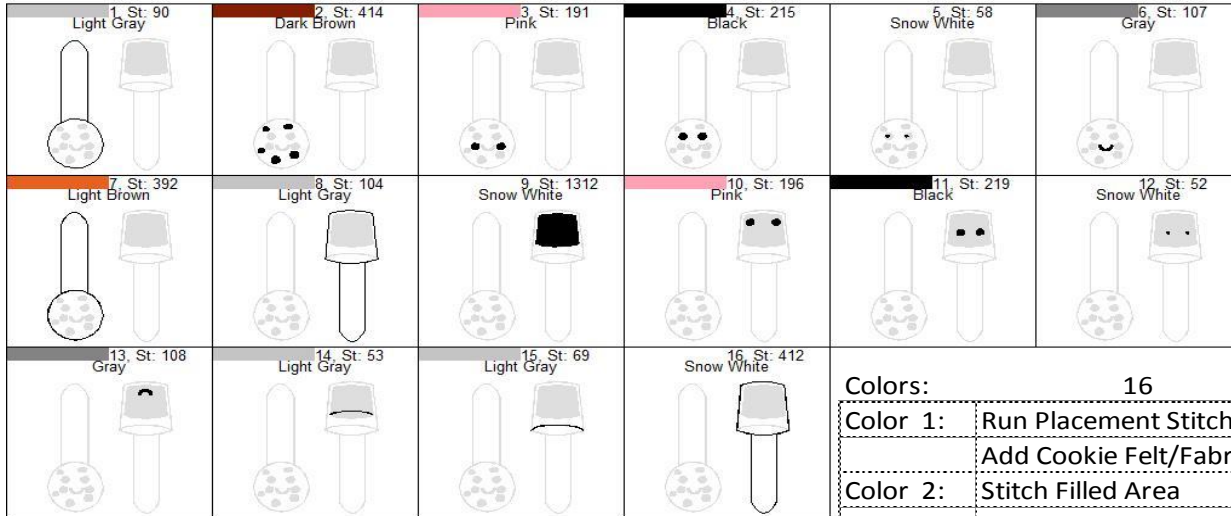

Milk and Cookies Snaptab Steps DVD

| Colors: 16 | |
|------------|------------------------|
| Color 1: | Run Placement Stitch |
| | Add Cookie Felt/Fabric |
| Color 2: | Stitch Filled Area |
| Color 3: | Stitch Filled Area |
| Color 4: | Stitch Filled Area |
| Color 5: | Stitch Filled Area |
| Color 6: | Stitch Filled Area |
| | Add Back Fabric/Felt |
| Color 7: | Final Outline |
| Color 8: | Run Placement Stitch |
| | Add Milk Felt/Fabric |
| Color 9: | Stitch Filled Area |
| Color 10: | Stitch Filled Area |
| Color 11: | Stitch Filled Area |
| Color 12: | Stitch Filled Area |
| Color 13: | Stitch Filled Area |
| Color 14: | Stitch Outline Detail |
| Color 15: | Stitch Outline Detail |
| | Add Back Fabric/Felt |
| Color 16: | Final Outline |