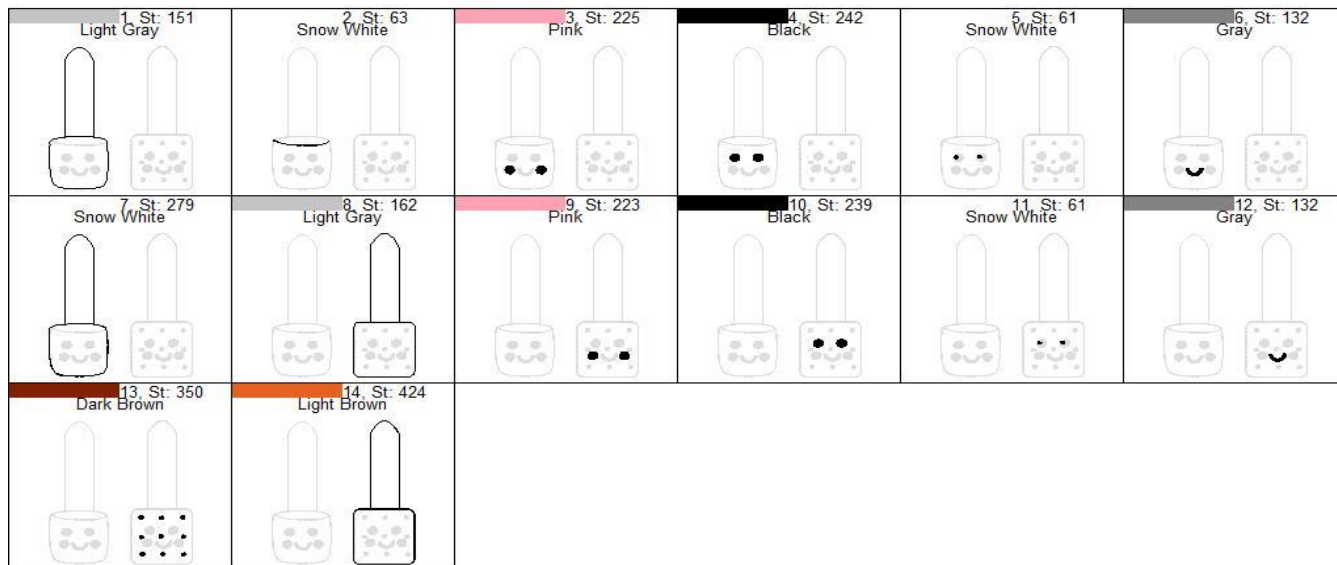

Marshmellow & Gram SnapTab Steps DVD

Design Marshmellow & Gram  
 Name: SnapTab Steps DVD  
 Colors: 14

	Run Marshmellow
Color 1:	Placement Stitch
	Add Felt/Fabric
Color 2:	Stitch Outline Detail
Color 3:	Stitch Filled Area
Color 4:	Stitch Filled Area
Color 5:	Stitch Filled Area
Color 6:	Stitch Filled Area
	Add Back Fabric/Felt
	Final Outline
Color 7:	Marshmellow
	Run Gram Placement
Color 8:	Stitch
	Add Felt/Fabric
Color 9:	Stitch Filled Area
Color 10:	Stitch Filled Area
Color 11:	Stitch Filled Area
Color 12:	Stitch Filled Area
Color 13:	Stitch Filled Area
	Add Back Fabric/Felt
Color 14:	Final Outline Gram