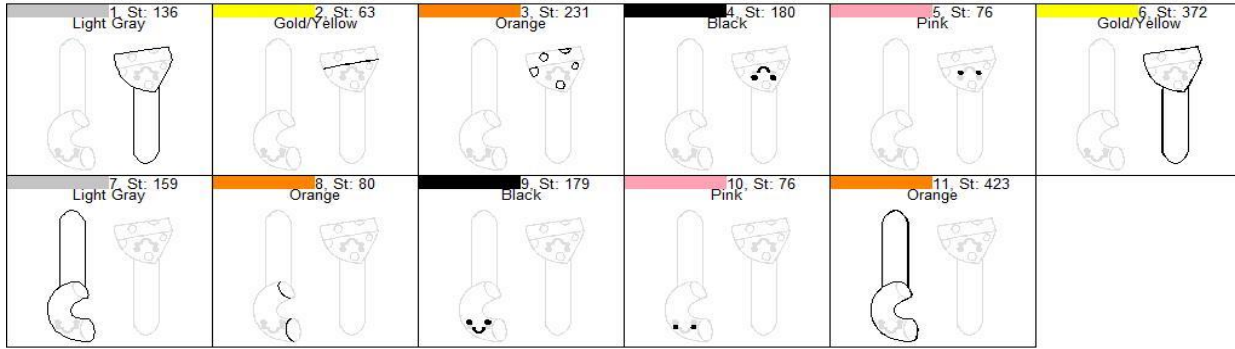

Mac & Cheese Snaptab Steps DVD

Design: Mac & Cheese
 Name: Snaptab Steps DVD
 Colors: 11

	Run Cheese
Color 1:	Placement Stitch
	Add Felt/Fabric
Color 2:	Stitch Outline Detail
Color 3:	Stitch Outline Detail
Color 4:	Stitch Filled Area
Color 5:	Stitch Filled Area
	Add Back Fabric/Felt
Color 6:	Final Outline Cheese
	Run Mac Placement
Color 7:	Stitch
	Add Felt/Fabric
Color 8:	Stitch Outline Detail
Color 9:	Stitch Filled Area
Color 10:	Stitch Filled Area
	Add Back Fabric/Felt
Color 11:	Final Outline Mac