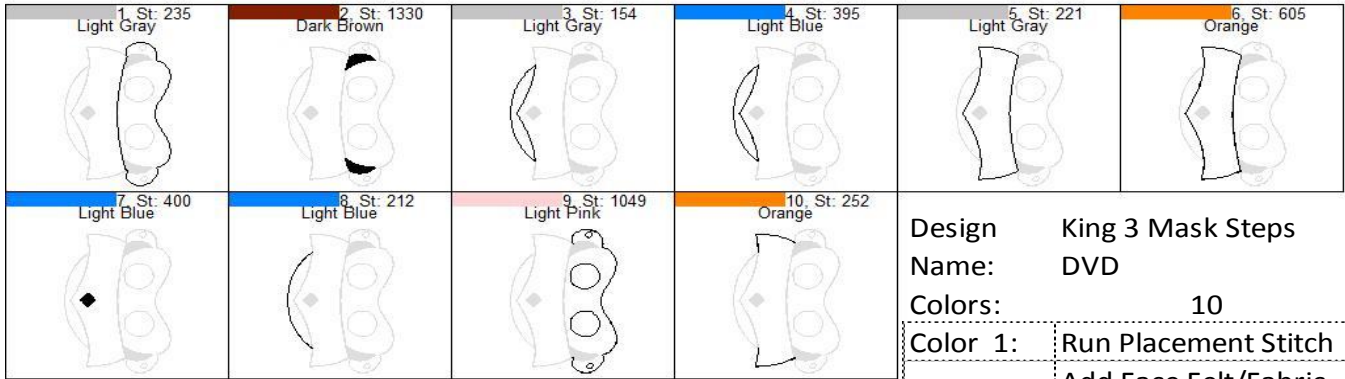

King 3 Mask Steps DVD

Design Name: King 3 Mask Steps DVD

Colors: 10

Color 1:	Run Placement Stitch
	Add Face Felt/Fabric
Color 2:	Stitch Filled Area
Color 3:	Run Placement Stitch
	Add Crown Top Felt/Fabric
Color 4:	Run Tackdown Stitch
	Trim Felt/Fabric
Color 5:	Run Placement Stitch
	Add Crown Felt/Fabric
Color 6:	Run Tackdown Stitch
	Trim Felt/Fabric
Color 7:	Stitch Filled Area
	Add Back Fabric/Felt
Color 8:	Final Outline Top
Color 9:	Final Outline Face
Color 10:	Final Outline Sides