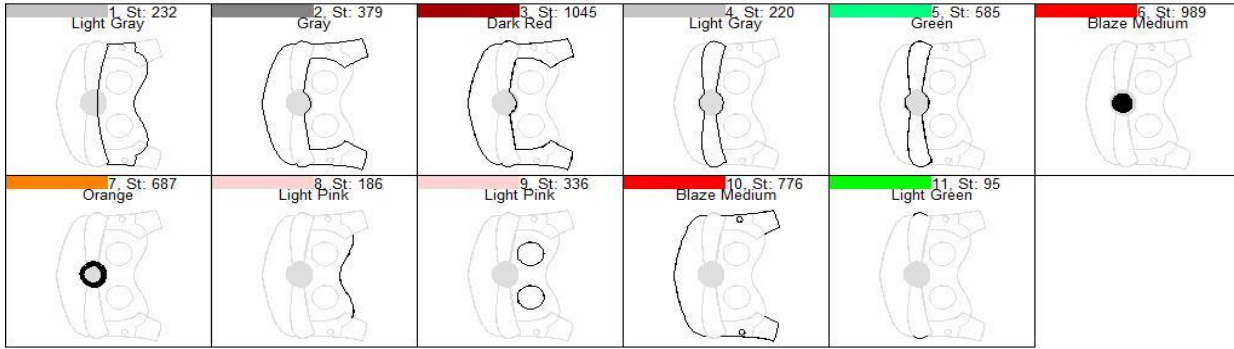

King 2 Mask Steps DVD

Design Name: King 2 Mask Steps DVD

Colors: 11

Color 1:	Run Placement Stitch
	Add Face Felt/Fabric
Color 2:	Run Placement Stitch
	Add Felt/Fabric
Color 3:	Run Tackdown Stitch
	Trim Felt/Fabric
Color 4:	Run Placement Stitch
	Add Felt/Fabric
Color 5:	Run Tackdown Stitch
	Trim Felt/Fabric
Color 6:	Stitch Filled Area
Color 7:	Stitch Filled Area
	Add Back Fabric/Felt
Color 8:	Final Outline Face
Color 9:	Final Outline Eyes
Color 10:	Final Outline Hat
Color 11:	Final Outline Band