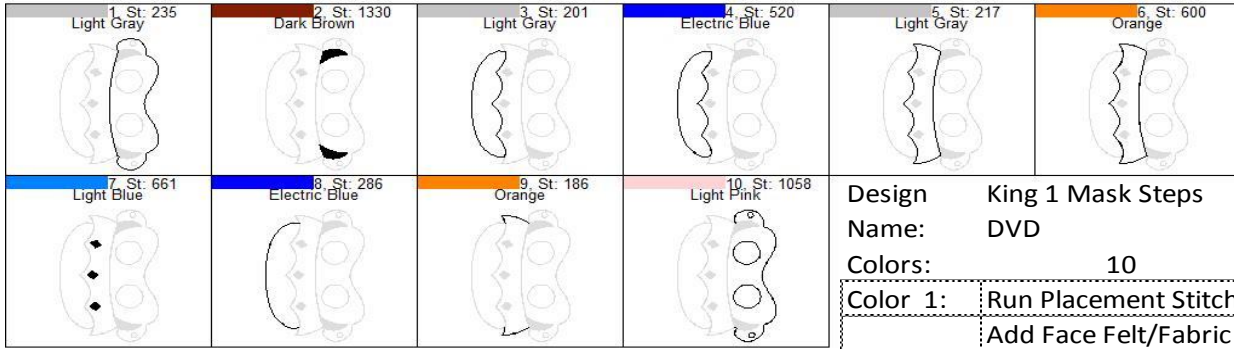

King 1 Mask Steps DVD

Design King 1 Mask Steps
Name: DVD

Colors: 10

Color 1:	Run Placement Stitch Add Face Felt/Fabric
Color 2:	Stitch Filled Area
Color 3:	Run Placement Stitch Add Crown Top Felt/Fabric
Color 4:	Run Tackdown Stitch Trim Felt/Fabric
Color 5:	Run Placement Stitch Add Crown Felt/Fabric
Color 6:	Run Tackdown Stitch Trim Felt/Fabric
Color 7:	Stitch Filled Area Add Back Fabric/Felt
Color 8:	Final Outline Top
Color 9:	Final Outline Sides
Color 10:	Final Outline Face