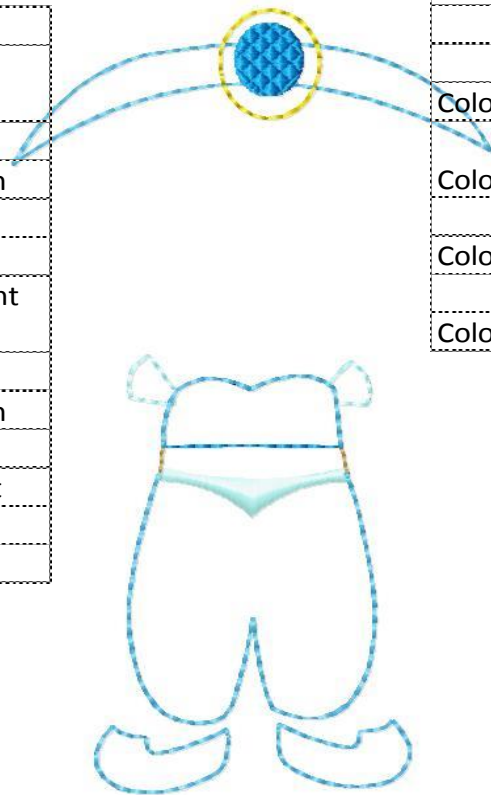

Jasmine Outfit Steps DVD

1 St: 182 Silver Sand	2 St: 495 Blue Wisteria	3 St: 337 Pillow Blue	4 St: 52 Medium Blue	5 St: 122 Pillow Blue	6 St: 34 Parsnip
7 St: 385 Medium Blue	8 St: 111 Blue Wisteria	9 St: 263 Medium Blue	10 St: 129 Blue Wisteria	11 St: 326 Medium Blue	12 St: 50 Pineapple
13 St: 116 Canary	14 St: 590 Blue Wisteria				

Design Jasmine Outfit Steps
 Name: DVD
 Colors: 14

	Add Skin Felt/Fabric
	Run Top & Pants
Color 1:	Placement Stitch
	Add Felt/Fabric
Color 2:	Run Tackdown Stitch
	Trim Felt/Fabric
Color 3:	Stitch Satin Stitch
	Run Sleeve Placement
Color 4:	Stitch
	Add Felt/Fabric
Color 5:	Run Tackdown Stitch
	Trim Felt/Fabric
	Add Back Fabric/Felt
Color 6:	Final Outline Skin
Color 7:	Final Outline Outfit

	Run Shoe Placement
Color 8:	Stitch
	Add Felt/Fabric
	Add Back Fabric/Felt
Color 9:	Final Outline
	Run Headband
Color 10:	Placement Stitch
	Add Felt/Fabric
	Add Back Fabric/Felt
Color 11:	Final Outline
	Run Jewel Placement
Color 12:	Stitch
	Add Felt/Fabric
Color 13:	Final Outline Jewel
	Trim Felt/Fabric
Color 14:	Stitch Filled Area