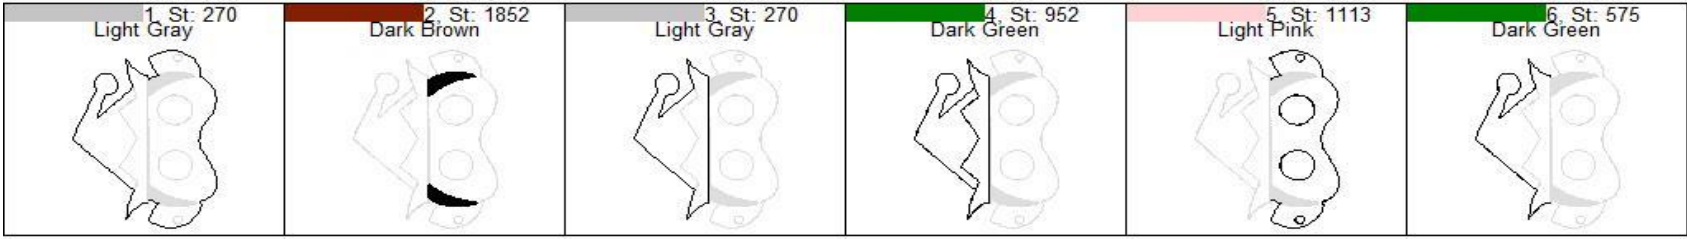

Elf Mask Steps DVD

Design Name: Elf Mask Steps DVD

Colors: 6

Color 1:	Run Placement Stitch Add Skin Felt/Fabric
Color 2:	Stitch Filled Area
Color 3:	Run Placement Stitch Add Hat Felt/Fabric
Color 4:	Run Tackdown Stitch Trim Felt/Fabric Add Back Fabric/Felt
Color 5:	Final Outline Face
Color 6:	Final Outline Hat