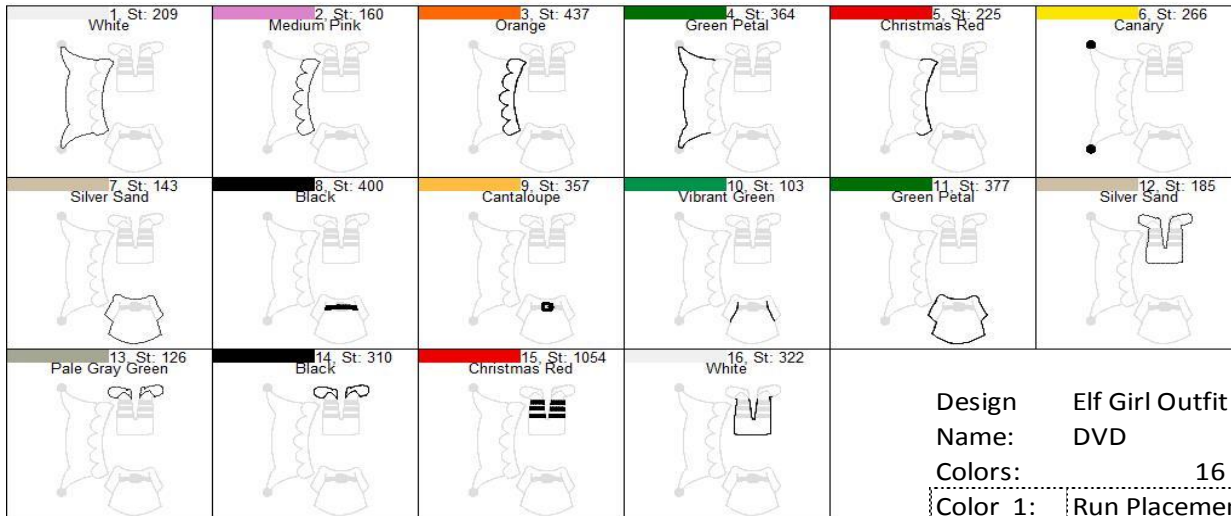

Elf Girl Outfit Steps DVD

Design Elf Girl Outfit Steps
Name: DVD

Colors: 16

Color 1:	Run Placement Stitch Add Hat Felt/Fabric
Color 2:	Run Placement Stitch Add Trim Felt/Fabric
Color 3:	Run Tackdown Stitch Trim Felt/Fabric Add Back Fabric/Felt
Color 4:	Final Outline Hat
Color 5:	Final Outline Trim
Color 6:	Stitch Filled Area
Color 7:	Run Placement Stitch Add Dress Felt/Fabric
Color 8:	Stitch Filled Area
Color 9:	Stitch Filled Area
Color 10:	Stitch Outline Detail Add Back Fabric/Felt
Color 11:	Final Outline Dress
Color 12:	Run Placement Stitch Add Tights Felt/Fabric
Color 13:	Run Placement Stitch Add Shoe Felt/Fabric Add Back Fabric/Felt
Color 14:	Final Outline Shoes
Color 15:	Stitch Filled Area
Color 16:	Final Outline Tights