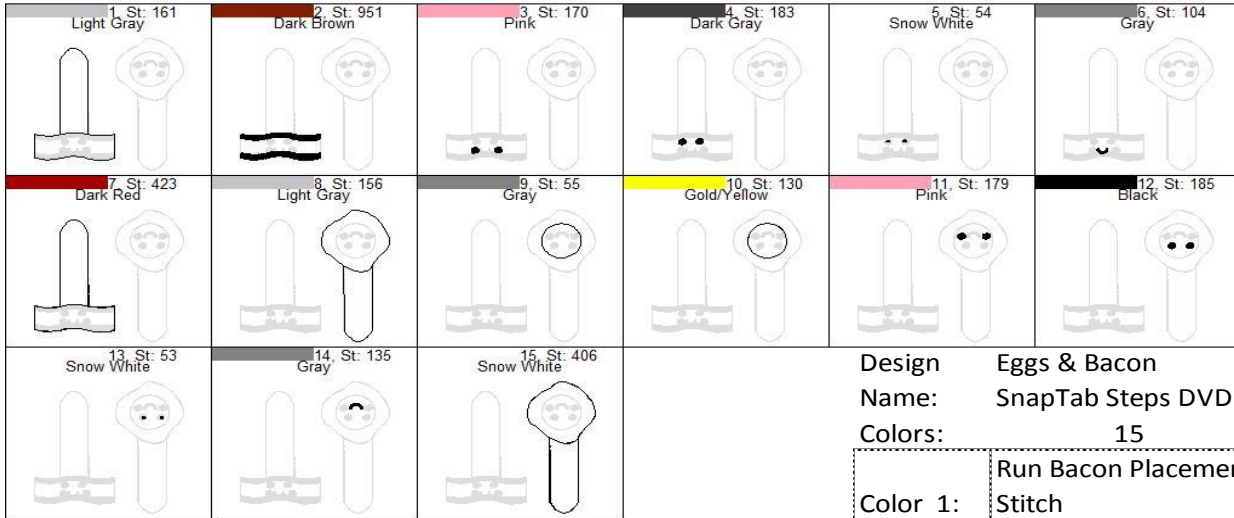

Eggs & Bacon SnapTab Steps DVD

Design: Eggs & Bacon
 Name: SnapTab Steps DVD
 Colors: 15

Color 1:	Run Bacon Placement Stitch
	Add Back Fabric/Felt
Color 2:	Stitch Filled Area
Color 3:	Stitch Filled Area
Color 4:	Stitch Filled Area
Color 5:	Stitch Filled Area
Color 6:	Stitch Filled Area
	Add Back Fabric/Felt
Color 7:	Final Outline Bacon
	Run Egg Placement
Color 8:	Stitch
	Add Felt/Fabric
	Run Yolk Placement
Color 9:	Stitch
	Add Felt/Fabric
Color 10:	Run Tackdown Stitch
	Trim Felt/Fabric
Color 11:	Stitch Filled Area
Color 12:	Stitch Filled Area
Color 13:	Stitch Filled Area
Color 14:	Stitch Filled Area
	Add Back Fabric/Felt
Color 15:	Final Outline Egg