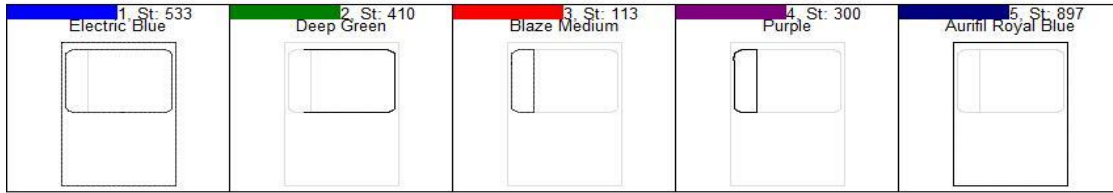

Doll Bed Steps DVD

Design Name: Doll Bed Steps DVD

Colors: 5

Color 1:	Run Placement Stitch
	Add Bed Felt/Fabric
	Add Pillow Felt/Fabric
Color 2:	Run Tackdown Stitch
Color 3:	Run Placement Stitch
	Add Felt/Fabric
Color 4:	Run Tackdown Stitch
	Trim Felt/Fabric
	Add Back Fabric/Felt
Color 5:	Final Outline