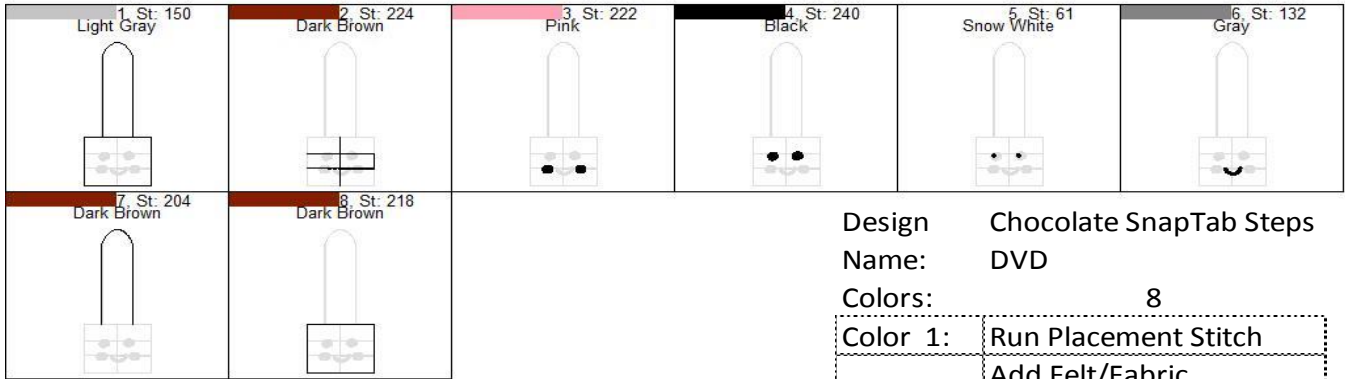

Chocolate SnapTab Steps DVD

Design: Chocolate SnapTab Steps
 Name: DVD

Colors: 8

Color 1:	Run Placement Stitch
	Add Felt/Fabric
Color 2:	Stitch Outline Detail
Color 3:	Stitch Filled Area
Color 4:	Stitch Filled Area
Color 5:	Stitch Filled Area
Color 6:	Stitch Filled Area
	Add Back Fabric/Felt
Color 7:	Final Outline Tab
Color 8:	Final Outline Chocolate