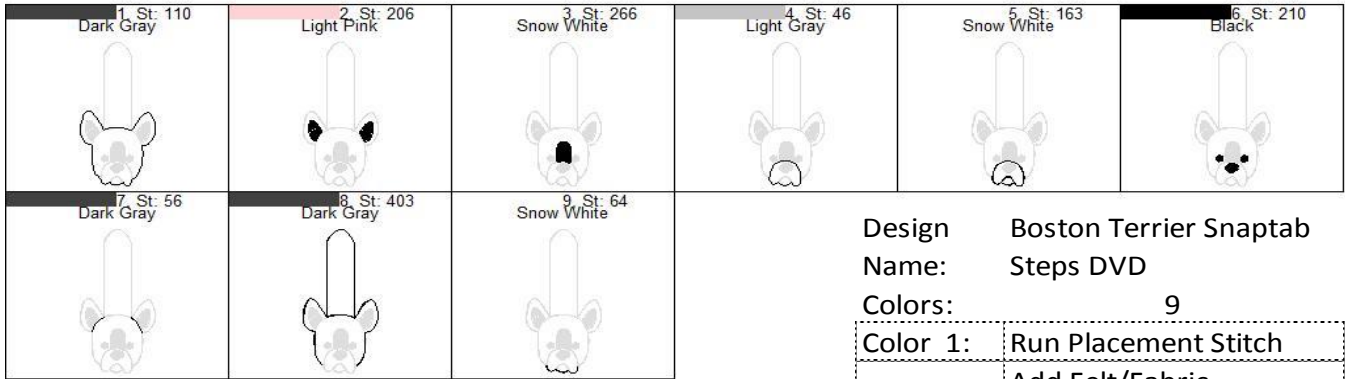

Boston Terrier Snaptab Steps DVD

Design Boston Terrier Snaptab
 Name: Steps DVD
 Colors: 9

Color 1:	Run Placement Stitch Add Felt/Fabric
Color 2:	Stitch Filled Area
Color 3:	Stitch Filled Area
Color 4:	Run Placement Stitch Add Muzzle Felt/Fabric
Color 5:	Run Tackdown Stitch Trim Felt/Fabric
Color 6:	Stitch Filled Area
Color 7:	Stitch Outline Detail Add Back Fabric/Felt
Color 8:	Final Outline head
Color 9:	Final Outline Chin