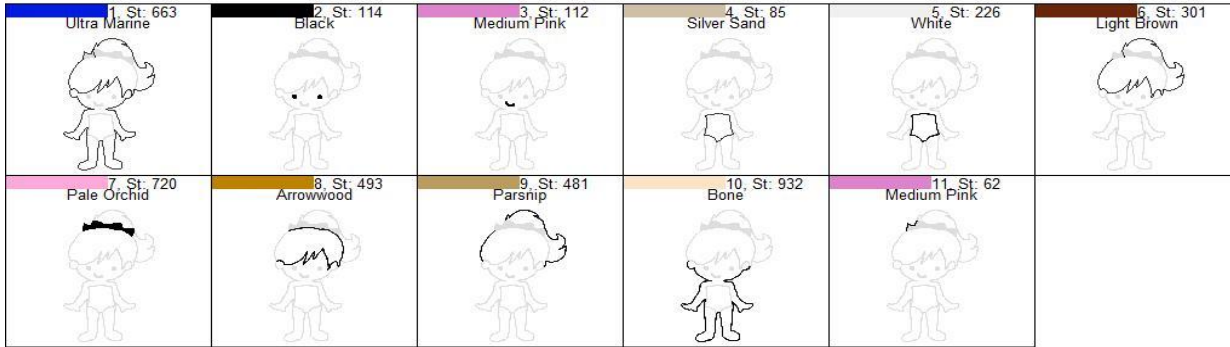

Bella Doll 6x10 Steps DVD

Design Bella Doll 6x10 Steps

Name: DVD

Colors: 10

Color 1:	Run Placement Stitch Add Skin Felt/Fabric
Color 2:	Stitch Filled Area
Color 3:	Stitch Filled Area
Color 4:	Run Placement Stitch Add Underwear Felt/Fabric
Color 5:	Run Tackdown Stitch Trim Felt/Fabric
Color 6:	Run Placement Stitch Add Hair Felt/Fabric
Color 7:	Stitch Filled Area
Color 8:	Run Tackdown Stitch Trim Felt/Fabric Add Back Fabric/Felt
Color 9:	Final Outline Hair
Color 10:	Final Outline Body
Color 11:	Final Outline Bow