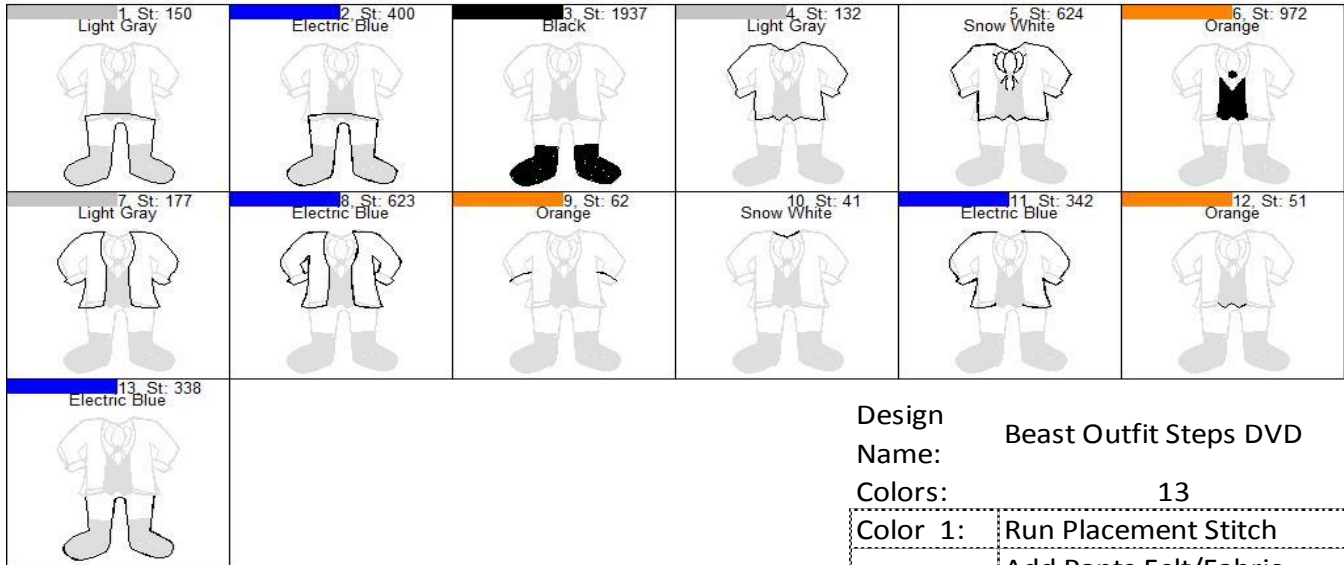

Beast Outfit Steps DVD

Design Name: Beast Outfit Steps DVD

Colors: 13

Color 1:	Run Placement Stitch Add Pants Felt/Fabric
Color 2:	Run Tackdown Stitch Trim Felt/Fabric
Color 3:	Stitch Filled Area
Color 4:	Run Placement Stitch Add Shirt Felt/Fabric
Color 5:	Run Tackdown Stitch Trim Felt/Fabric
Color 6:	Stitch Filled Area
Color 7:	Run Placement Stitch Add Coat Felt/Fabric
Color 8:	Run Tackdown Stitch Trim Felt/Fabric
Color 9:	Stitch Outline Detail Add Back Fabric/Felt
Color 10:	Final Outline Shirt
Color 11:	Final Outline Coat
Color 12:	Final Outline Vest
Color 13:	Final Outline Pants