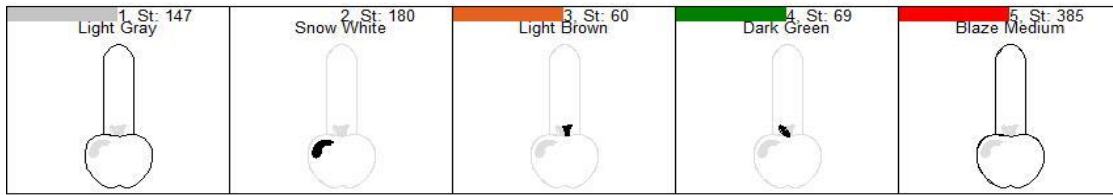

Apple Suptab Steps DVD

Design Apple Suptab Steps

Name: DVD

Colors: 5

Color 1:	Run Placement Stitch
	Add Felt/Fabric
Color 2:	Stitch Filled Area
Color 3:	Stitch Filled Area
Color 4:	Stitch Filled Area
	Add Back Fabric/Felt
Color 5:	Final Outline